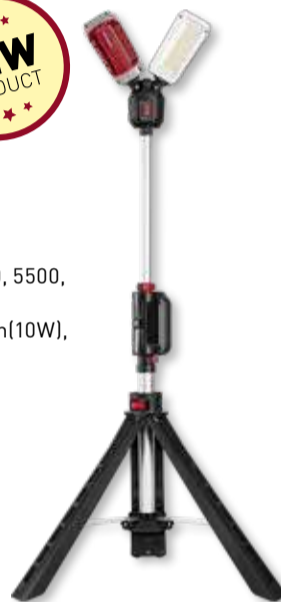

- Charging time: 5 h
- 14,8 V 5200 mAh Li-ion battery
- Color temperature: 2700, 3500, 4500, 5500, 6500 Kelvin
- Operating time: 2h(45W), 4h(20W), 8h(10W), 16h(5W)
- Luminous flux 6000 lumens
- LED 45 W SMD
- Protection class: IP65
- Impact resistance: IK07

W x H x D 142x1200x142 mm
Weight 4,4 Kg

~~€ 259,-~~
€ 179,-

Pro swivel oil filter wrench

Art.	Dimension	Price	
30616-076	Ø 60 - 76 mm	€ 28,70	€ 16,50
30616-085	Ø 73 - 85 mm	€ 28,70	€ 17,50
30616-111	Ø 95 - 111 mm	€ 29,70	€ 13,50

Art. 702.000.002
LED Warning light set, rechargeable

~~€ 144,-~~
€ 81,90

- 3,7 V 750 mAh Li-ion battery
- 16 LED, 9,6 W
- Protection class: IP67
- Impact resistance: IK20 T

Art. 702.004.000
LED bonnet light, extendable 20 W with 50 SMDs