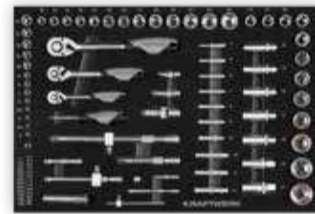

Kraftwerk Selection 26-2

Art. 903.099.006

Valid from 01.05.2026 to 31.07.2026

Art. 102.217.203
BT900 Tool trolley, 7 drawers,
PRO + HIGHTECH, 272 pcs.

ANTHRACITE

~~€ 2.689,-~~
€ 2.099,-

W x H x D 999x1000x474 mm

Art. 102.117.103
BT700 Tool trolley, 7 drawers,
BASIC, 337 pcs.

~~€ 1.439,-~~
€ 999,-

W x H x D 799x1000x474 mm

Art. 102.417.005
PT800 Tool trolley, 7 drawers,
PRO+HIGHTECH, 189 pcs.

PT800

~~€ 2.539,-~~
€ 1.719,-

W x H x D 919x1000x479 mm

Art. 102.107.215
LT700 Tool trolley, 7 drawers,
BASIC, 87 pcs.

~~€ 569,-~~
€ 549,-

W x H x D
799x1000x474 mm

Art. 102.417.011
PT800 Tool trolley, 7 drawers,
PRO+HIGHTECH, 278 pcs.

~~€ 3.389,-~~
€ 2.399,- **PT800**

W x H x D 919x1000x474 mm

Art. 3964S-002
MOBILIO 3-elements workstation wide, beech

~~€ 3.899,-~~
€ 1.799,-

W x H x D
2640x2000x488 mm

Art. 3964N-BLK
MOBILIO BLK 4-elements corner workstation, beech

Black EDITION

~~€ 5.269,-~~
€ 2.799,-

W x H x D
2224/1544x2000x488 mm

Art. 3964K-BLK-017
MOBILIO BLK 6-elements workstation, beech

Black EDITION

~~€ 6.259,-~~
€ 2.899,-

W x H x D
3920x2000x488 mm

Art. 3964K-BLK-003
MOBILIO BLK 2-elements
workstation, beech

Black EDITION

~~€ 1.979,-~~
€ 1.139,-

W x H x D
2040x2000x488 mm

Art. 3964K-85S-K3
MOBILIO 3-elements
workstation, beech

~~€ 3.369,-~~
€ 1.709,-

W x H x D
2040x2000x488 mm