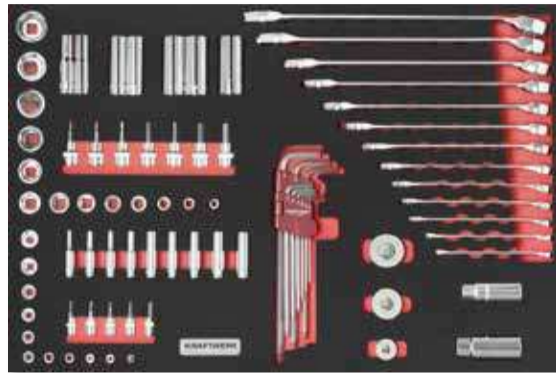

~~€450,-~~
€ 319,-

Art. 3837K
Air impact wrench set 1/2", 24 pcs.