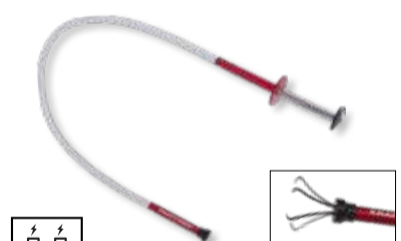

Art. 3198
Flexible pick-up claw with magnet

~~€ 30,80~~
€ 17,50

Total length: 700 mm