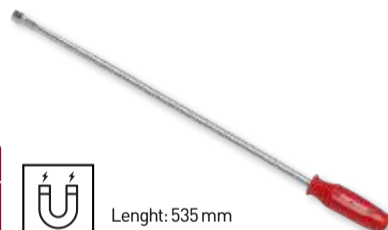

Art. 2951
Stainless magnetic tray 240x140x40 mm

~~€ 22,30~~
€ 7,80

Art. 3195
Heavy duty flexible magnetic pick-up

~~€ 30,80~~
€ 10,90

Length: 535 mm

Art. 3196
Telescopic magnetic pick up tool

~~€ 12,70~~
€ 7,30

Total length: 130 - 640 mm

Art. 30624
Oil drainage pan 3.5 l

~~€ 26,50~~
€ 8,20

Art. 3197
Flexible telescopic magnetic pick up tool

~~€ 18,70~~
€ 8,20

Total length: 135 - 570 mm

Art. 3198
Flexible pick-up claw with magnet