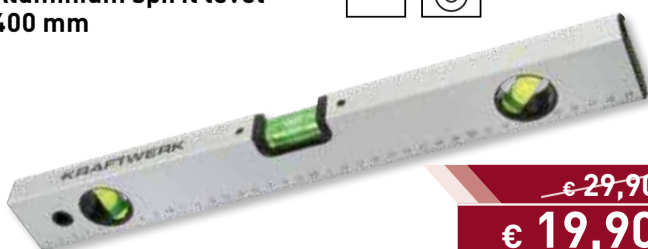

~~€ 42,70~~
€ 17,50

Capacity: 0.03 - 200 g
Accuracy: ±0.03 g
Unit: g, oz, dwt, gn, ct, ozt

Art. 311.010.400
Aluminium spirit level
400 mm

~~€ 29,90~~
€ 19,90

Art. 309.170.412
Wood drills set, 5 pz.

~~€ 13,60~~
€ 7,30

HSS-G