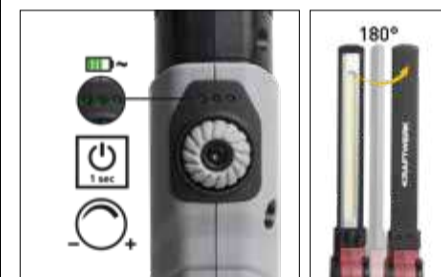

~~€ 94,-~~
€ 43,90

Your specialized dealer:

Price excl. VAT in Euro. Subject to changes of specifications, prices and availability. Valid from 01.05.2026 to 31.07.2026