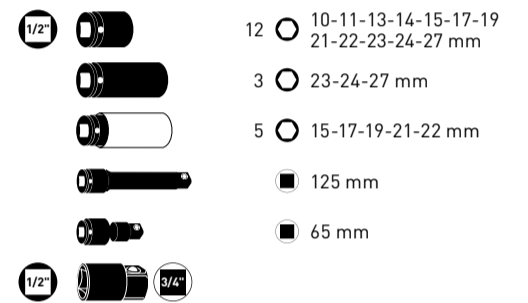

Art. 204.101.001
BASIC LINE socket wrench set 1/4", 82 pcs.

Material ABS
W x H x D 237x51x150 mm
Weight 1,31 Kg

~~€74,-~~
€ 35,90

Art. 105.502.032
PRO LINE EVA inch tool inlay, 60 x 40 cm, 79 pcs.

~~€450,-~~
€ 319,-

Art. 3837K
Air impact wrench set 1/2", 24 pcs.

~~€513,-~~
€ 299,-

Art. 3976
Hydraulic bottle jack, 6 t

Lifting range from 207 - 402 mm

~~€47,70~~
€ 31,90

Art. 3977
Hydraulic bottle jack, 12 t

Lifting range from 227 - 457 mm

~~€81,-~~
€ 49,-

Art. 31309
Battery disconnect switch

~~€17,30~~
€ 8,20

Art. 3972
Folding pair of trestles, 2 t

Lifting range from 276 - 363 mm

~~€29,70~~
€ 19,90

Art. 38106
Pair of jack stand, 6 t

Lifting range from 382 - 600 mm

~~€115,-~~
€ 73,-

Art. 31127
Voltage tester

~~€13,40~~
€ 7,80

Art. 31130
Digital multimeter

~~€116,-~~
€ 63,-

Art. 106.000.001
Pneumatic grease gun

Capacity: 500 cm³
Operating pressure: 6,2 bar
Operating air pressure: 248 bar/3600 psi

~~€89,-~~
€ 41,50

Art. 106.001.002
Hand cartridge press aluminum 310 ml

~~€33,30~~
€ 9,10

Art. 31133
Electric trailer plug tester 7/13 pins

~~€44,60~~
€ 12,90

Art. 106.001.003
Hand cartridge press aluminum 600 ml

~~€60,60~~
€ 6,70

Art. 38001
Knee and seat pad

W x H x D
470x30x200 mm

~~€15,80~~
€ 5,40